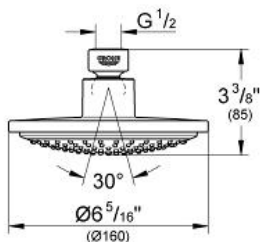

**Product Description:**  
Shower Head 1 Spray

**Standard Specification:**

- Rain spray pattern (1 spray-rain)
- Rotating ball joint  $\pm 15^\circ$
- 1/2" Connection thread
- **GROHE DreamSpray** perfect spray pattern
- **GROHE StarLight** chrome finish
- **SpeedClean**<sup>®</sup> anti-lime system
- Suitable for instantaneous heater
- Min. recommended pressure: 15 psi